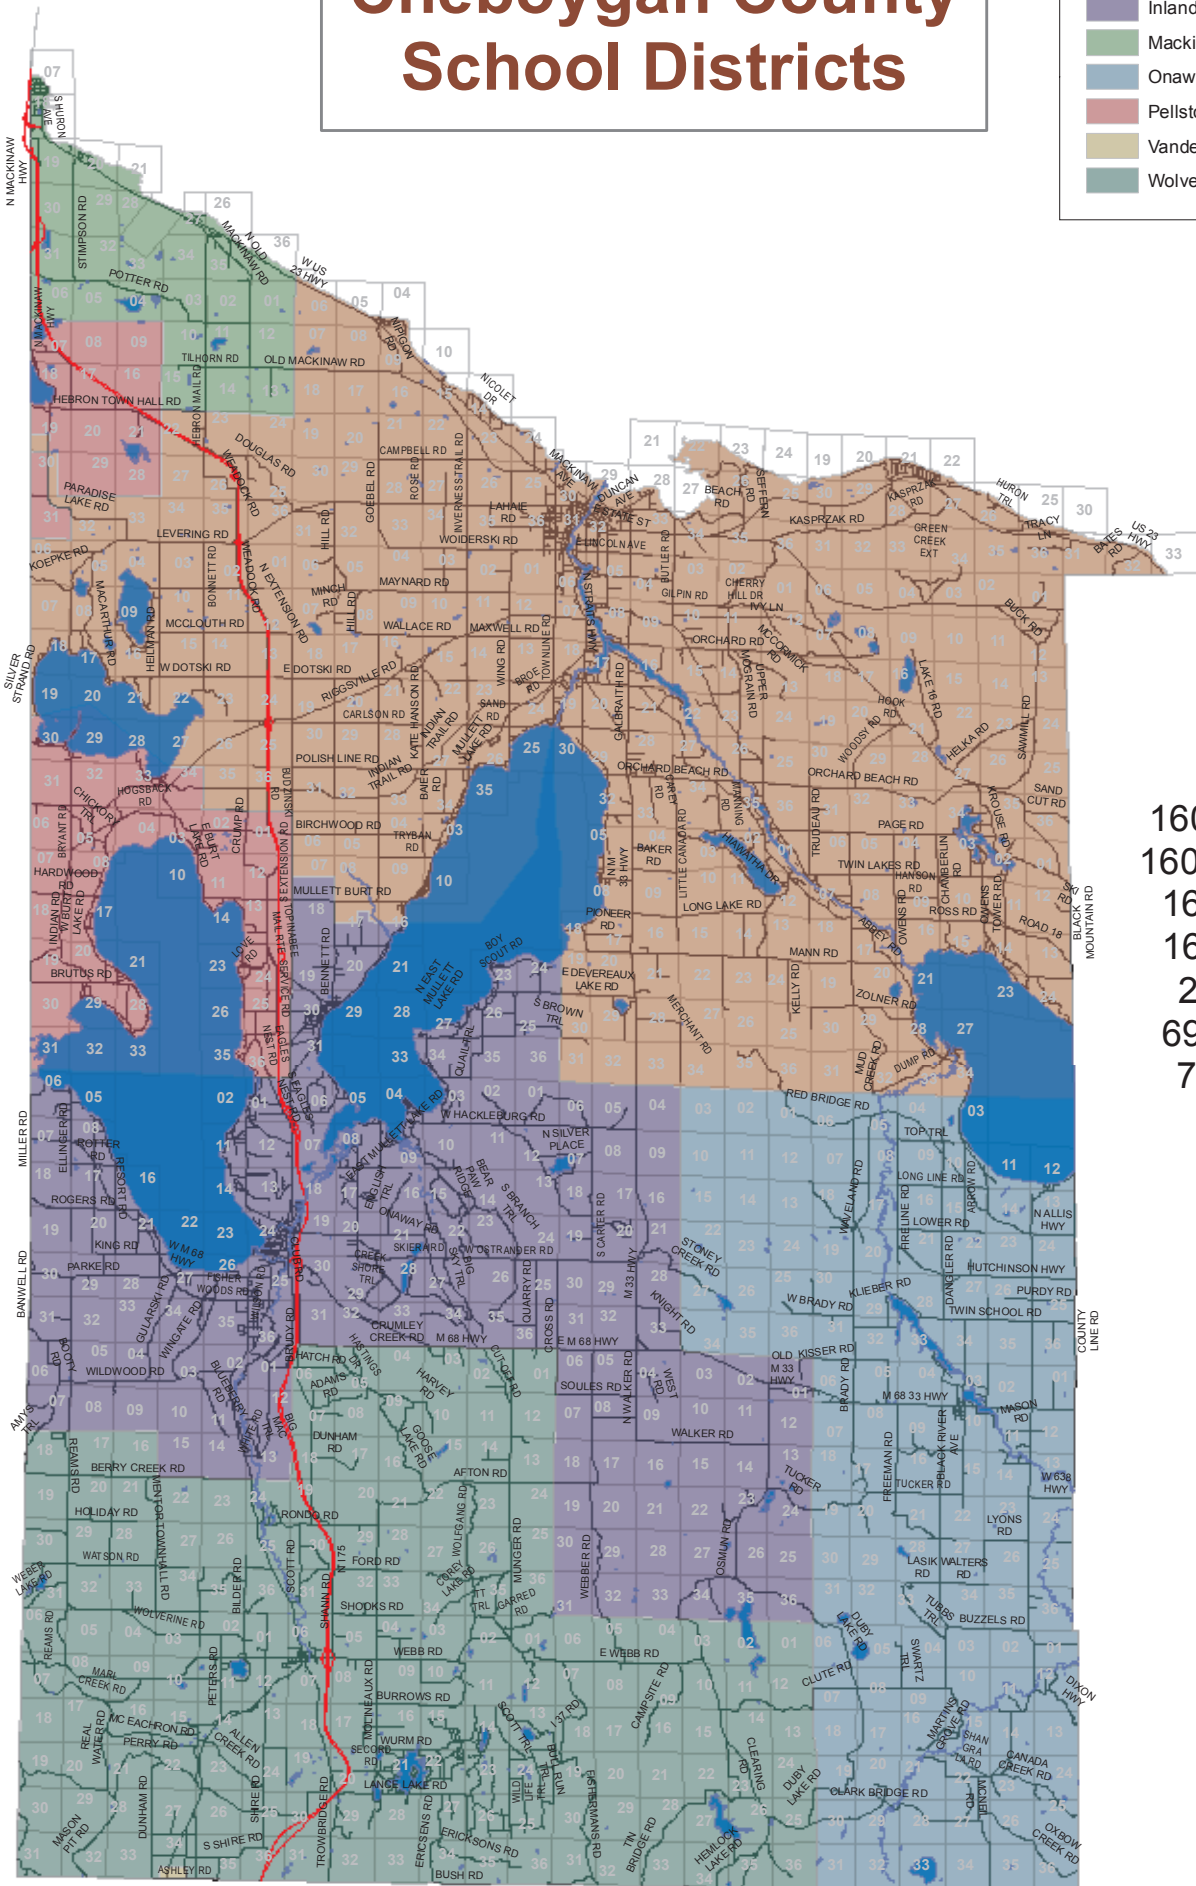

Cheboygan County School Districts

- Cheboygan Area Schools
- Inland Lakes Schools
- Mackinaw City Public Schools
- Onaway Area Community Sch. Dist.
- Pellston Public Schools
- Vanderbilt Area School
- Wolverine Community Schools

- 16015 - Cheboygan
- 16050 - Inland Lakes
- 16070 - Mackinaw
- 16100 - Wolverine
- 24040 - Pellston
- 69040 - Vanderbilt
- 71050 - Onaway